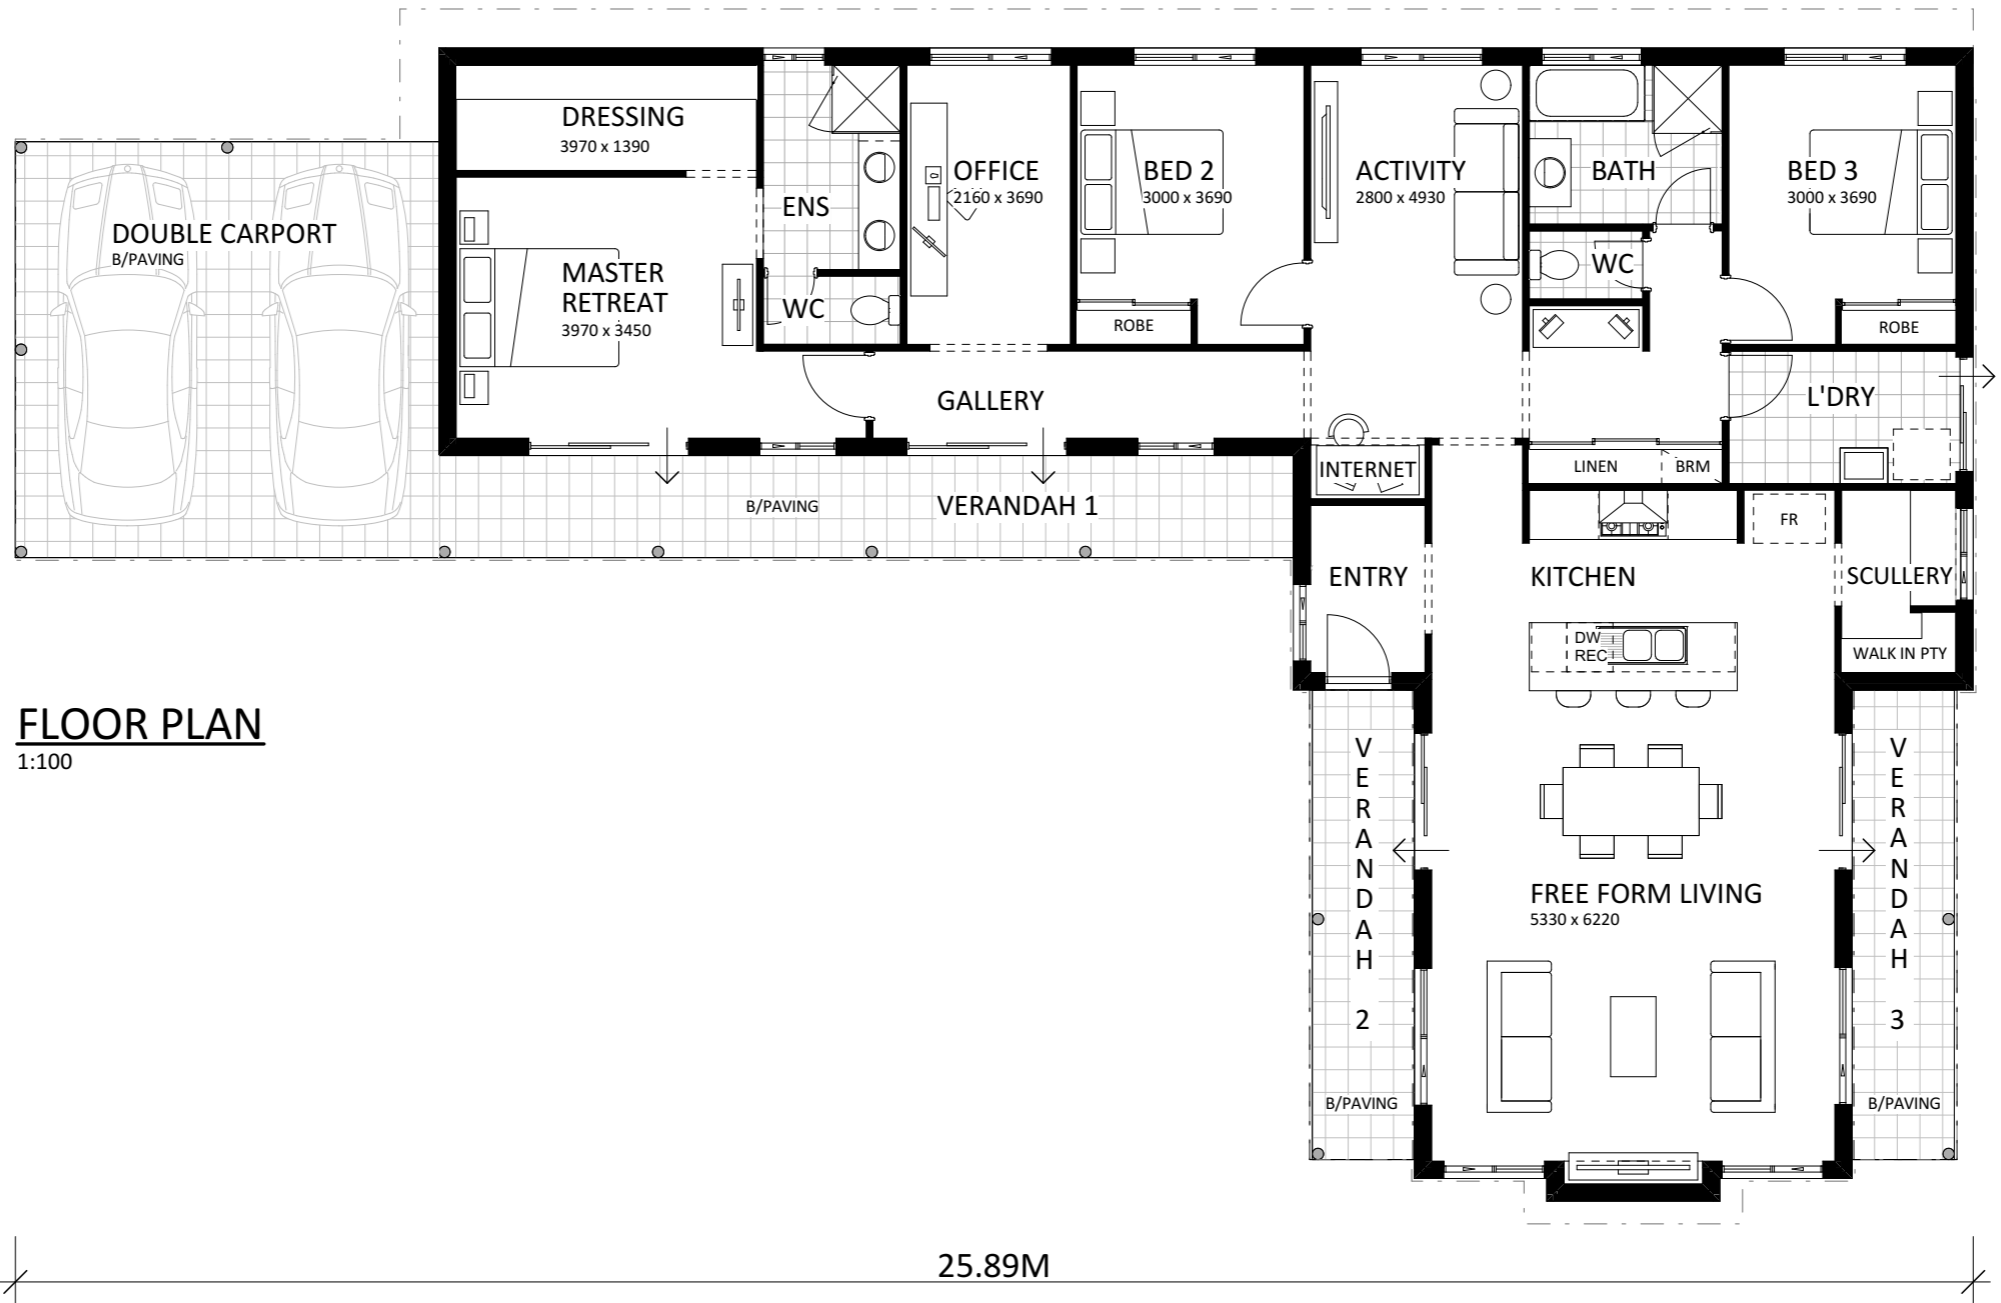

15.25M

FLOOR PLAN
1:100

25.89M

THE LINTON - CLASSIC
MODEL No. 4375

ruralbuilding.com.au